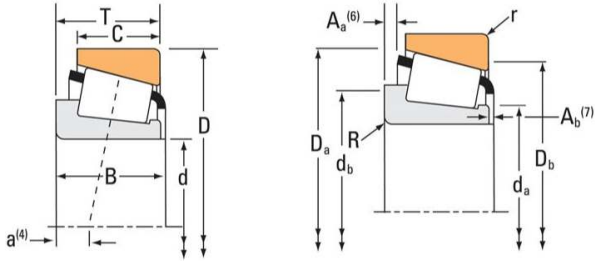

TYPE TS

**GATES SNOWMOBILE BELT FOR
YAMAHA FX NYTRO MTX 153 & FX NYTRO
162 2012 2013 2014**

Bearing No. 153

Series	155
Cup Part Number	153
Design Units	Imperial
D	2.0472 in
C - Cup Width	0.5900 in
r - Cup Backface To Clear Radius ¹	0.04 in
Da - Cup Frontface Backing Diameter	1.89 in
Db - Cup Backface Backing Diameter	1.77 in
e - ISO Factor ²	0.32
Y - ISO Factor ³	1.9
Cg - Geometry Factor	0.0482

153 Bearing 2D drawings and 3D CAD models