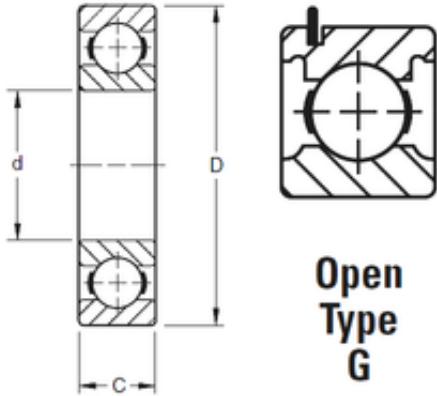

25 mm x 62 mm x 17 mm TIMKEN 305KG
Single Row Ball Bearings

Bearing No. 305KG

Size	25x62x17 mm
Bore Diameter	25 mm
Outer Diameter	62 mm
Width	17 mm
d	25 mm
D	62 mm
B	17 mm
C	17 mm
Weight	0,236 Kg
Basic dynamic load rating (C)	26,6 kN

305KG Bearing 2D drawings and 3D CAD models